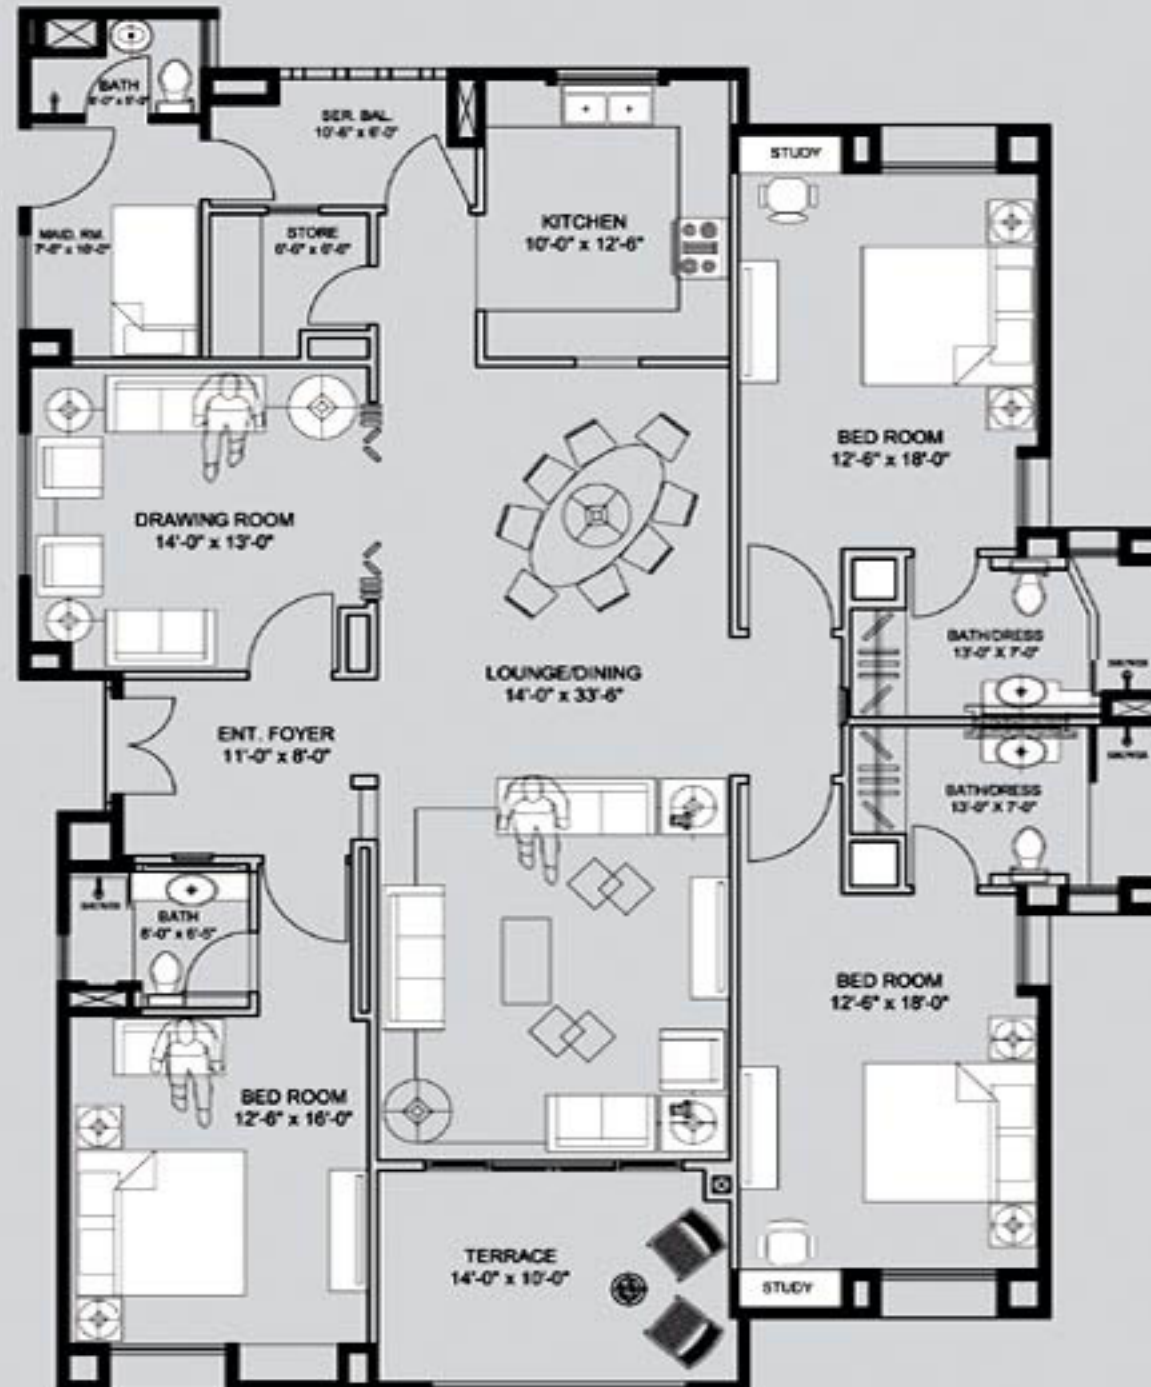

PERSONA
3 BEDROOMS + MAIDROOM APARTMENT

Floor Area	2437 Sq.ft.
Aminities	200 Sq.ft.
Car Parking-1	386 Sq.ft.
Gross Area	3023 Sq.ft.

Ground to 11th Floor Plan

* Dimensions including walls.