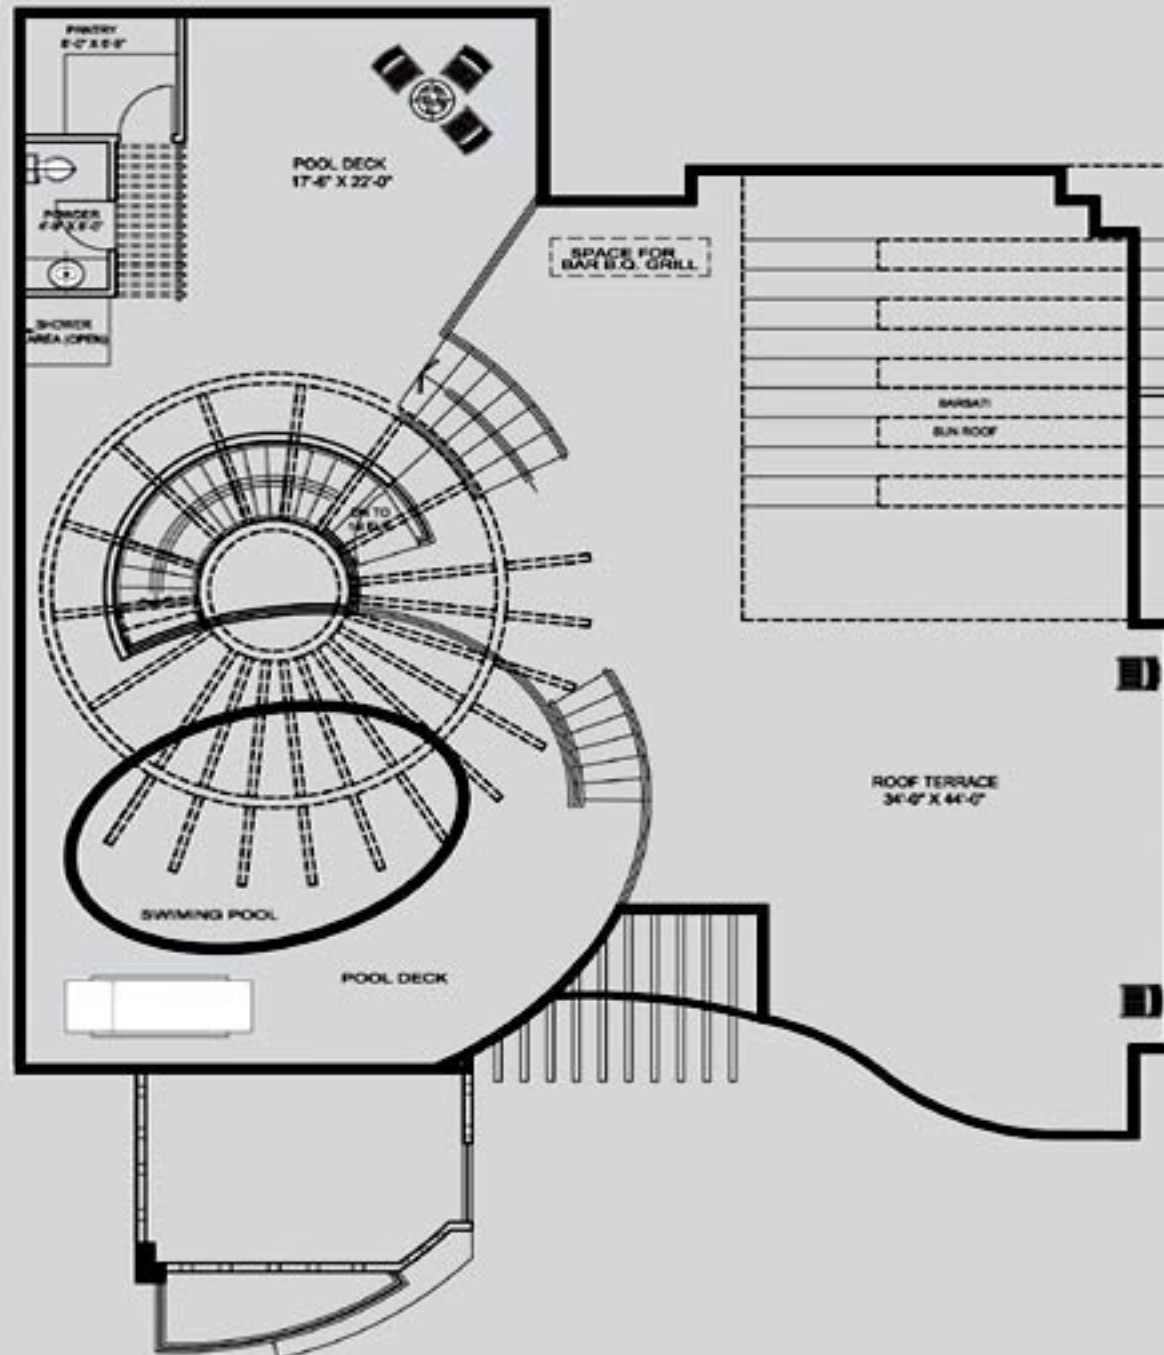

LEONARDO  
TRIPLEX 5 BEDROOMS + MAIDROOM PENTHOUSE

|                     |                    |
|---------------------|--------------------|
| Floor Area Level -1 | 2988 Sq.ft.        |
| Floor Area Level -2 | 2635 Sq.ft.        |
| Floor Area Level -3 | 2590 Sq.ft.        |
| Amenities           | 200 Sq.ft.         |
| car parking -2      | 771 Sq.ft.         |
| <b>Gross Area</b>   | <b>9184 Sq.ft.</b> |

Penthouse, Level -3 Plan

\* Dimensions including walls.