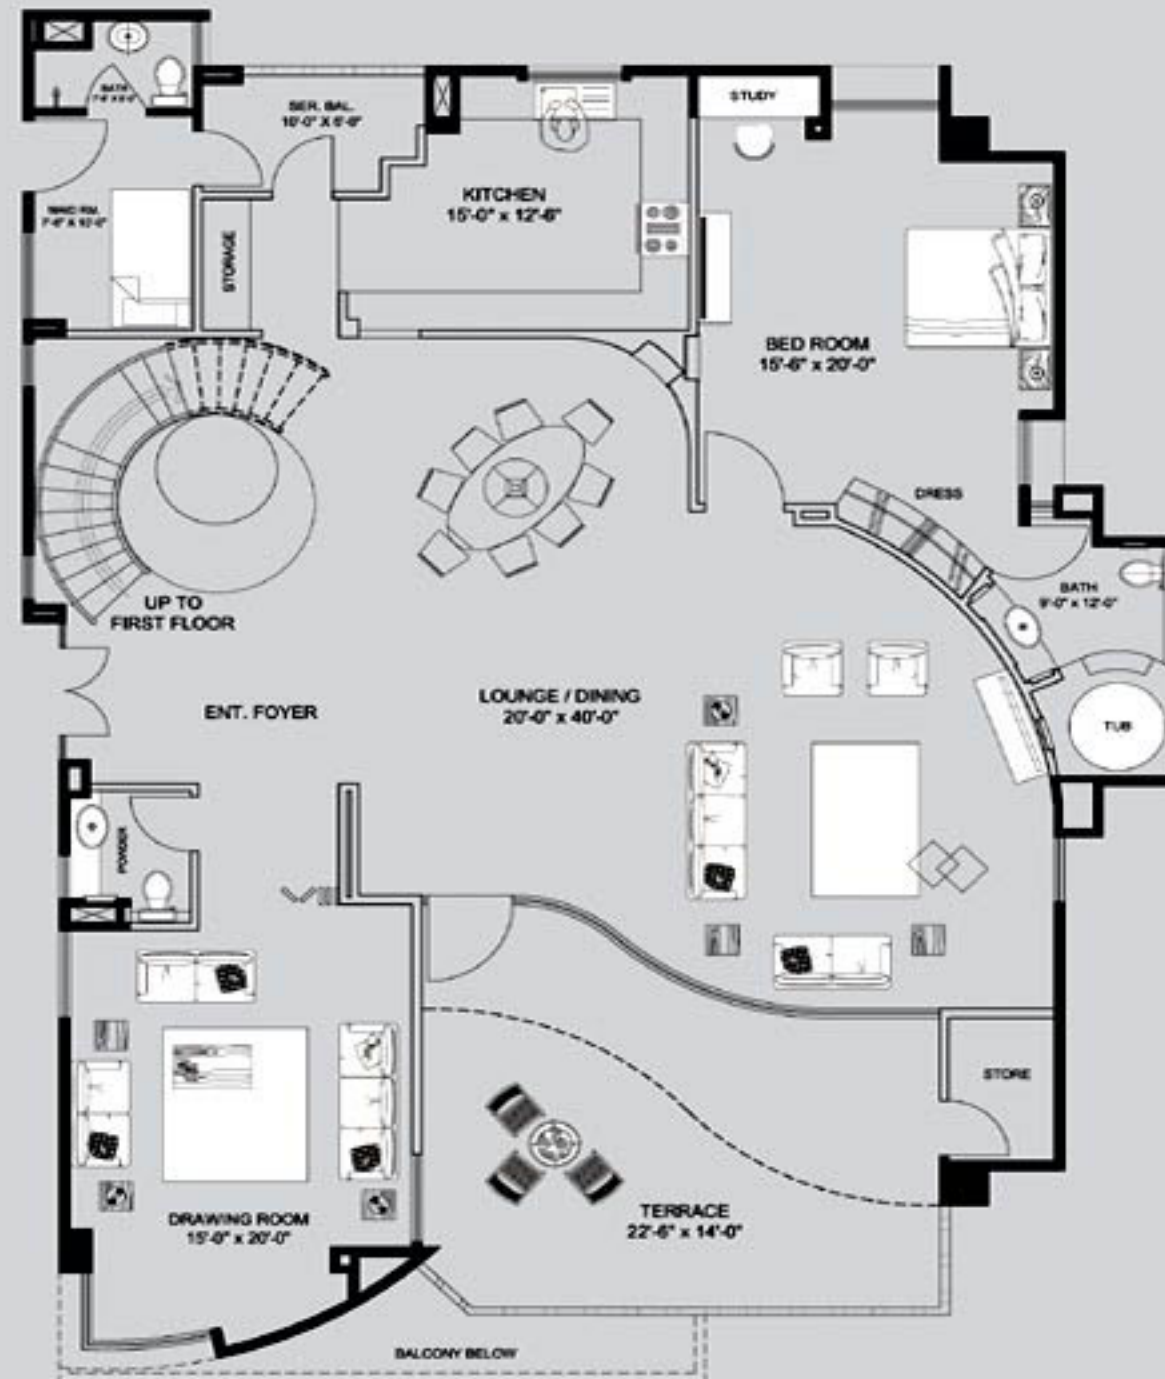

PICASSO
TRIPLEX 5 BEDROOMS + MAIDROOM PENTHOUSE
PRICE : AED 1.63 MILLIONS, (US \$ 436000)

Floor Area Level -1	2550 Sq.ft.
Floor Area Level -2	2440 Sq.ft.
Floor Area Level -3	2400 Sq.ft.
Aminities	200 Sq.ft.
car parking -2	771 Sq.ft.
Gross Area	8361 Sq.ft.

Penthouse, Level -1 Plan

* Dimensions including walls.