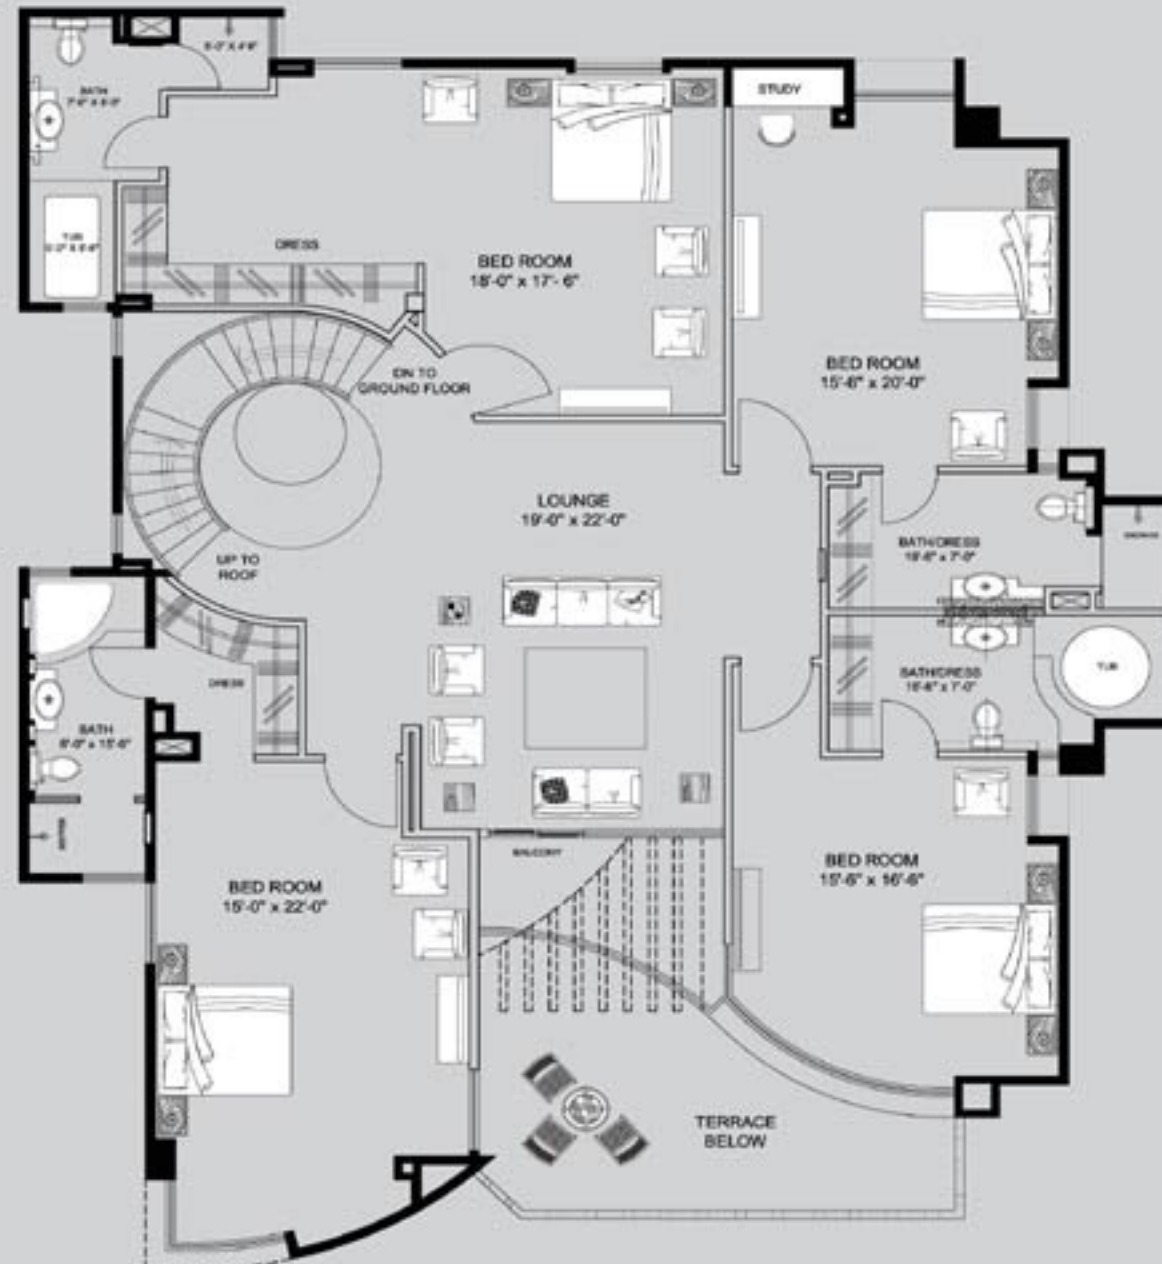

PICASSO
TRIPLEX 5 BEDROOMS + MAIDROOM PENTHOUSE

Floor Area Level -1	2550 Sq.ft.
Floor Area Level -2	2440 Sq.ft.
Floor Area Level -3	2400 Sq.ft.
Aminities	200 Sq.ft.
car parking -2	771 Sq.ft.
Gross Area	8361 Sq.ft.

Penthouse, Level -2 Plan

* Dimensions including walls.