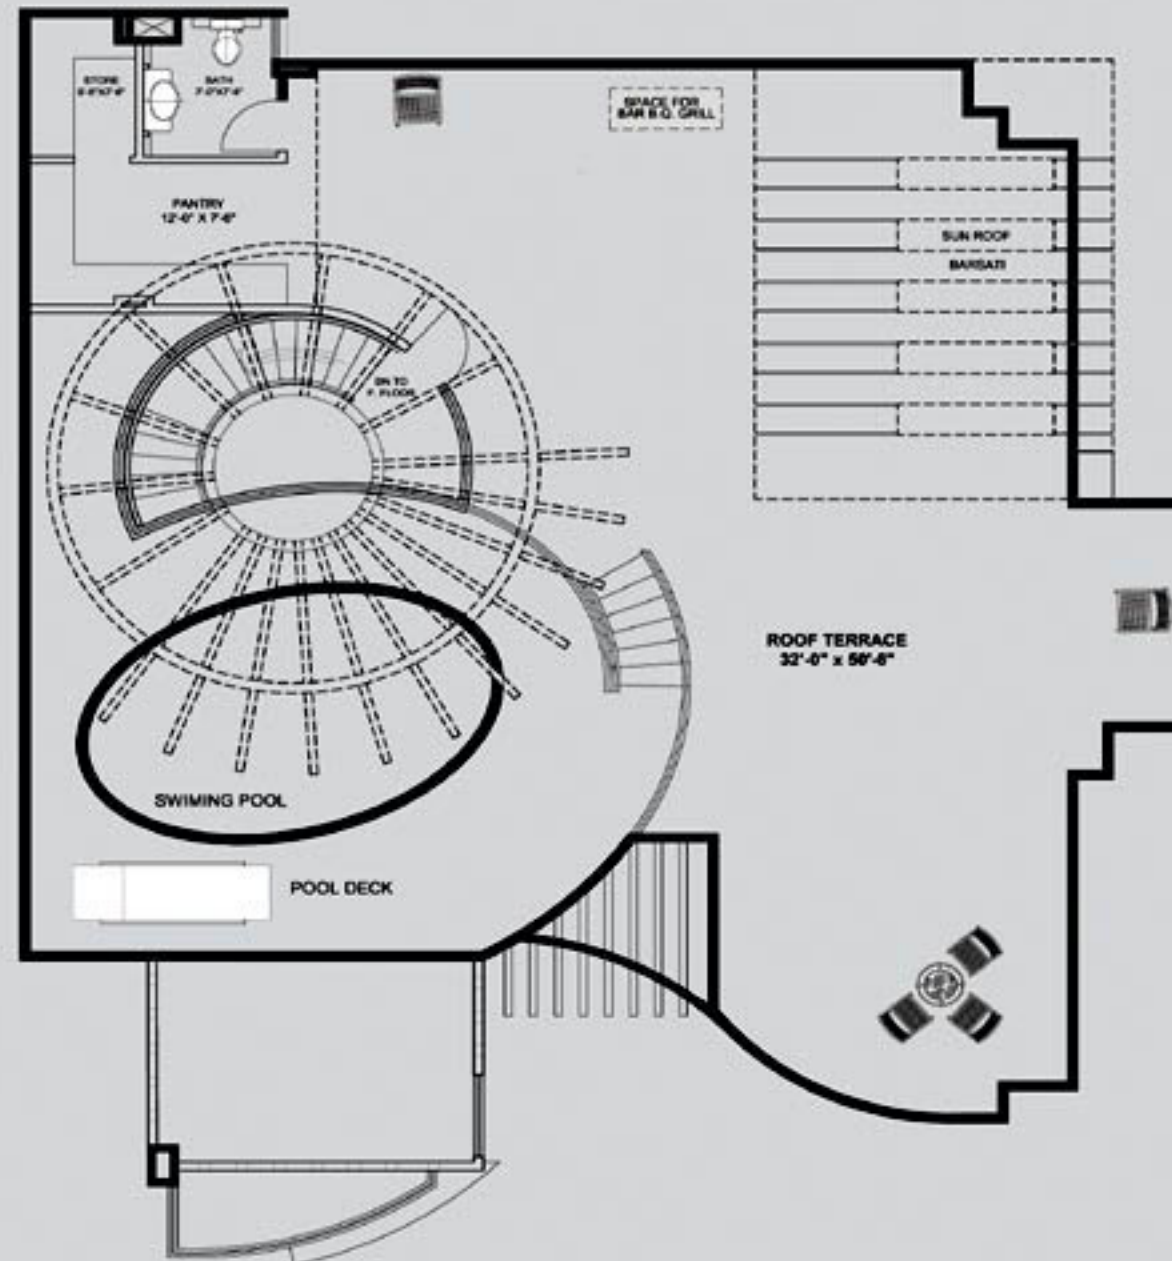

PICASSO
TRIPLEX 5 BEDROOMS + MAIDROOM PENTHOUSE

Floor Area Level -1	2550 Sq.ft.
Floor Area Level -2	2440 Sq.ft.
Floor Area Level -3	2400 Sq.ft.
Aminities	200 Sq.ft.
car parking -2	771 Sq.ft.
Gross Area	8361 Sq.ft.

Penthouse, Level -3 Plan

* Dimensions including walls.