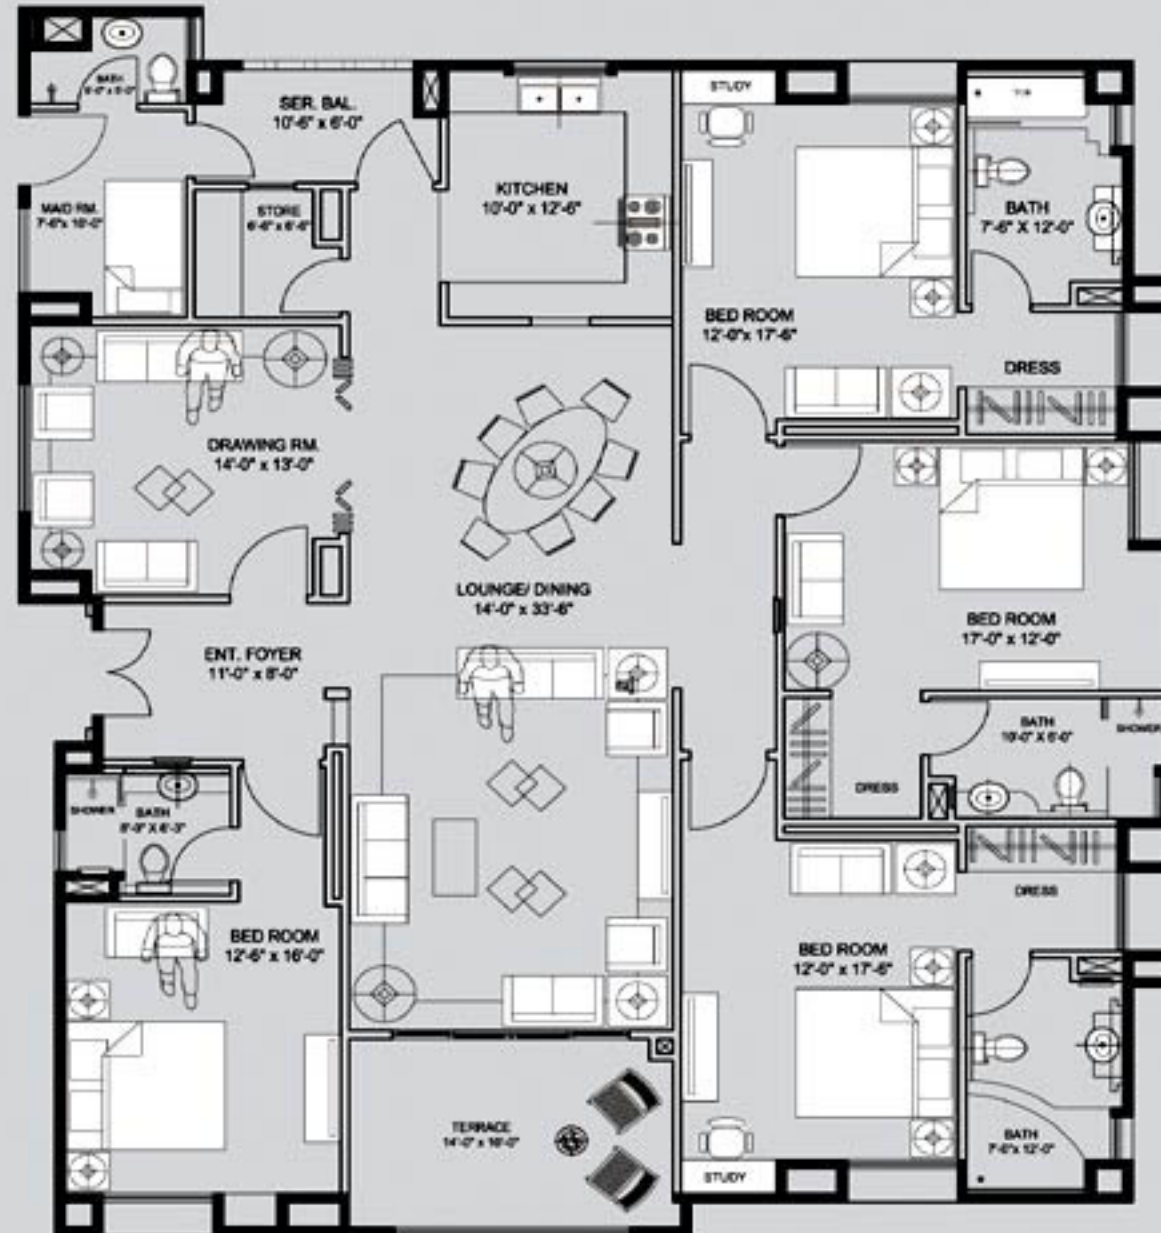

INNOVA
4 BEDROOMS + MAIDROOM APARTMENT

Floor Area	2889 Sq.ft.
Aminities	200 Sq.ft.
Car Parking-1	386 Sq.ft.
Gross Area	3475 Sq.ft.

Ground to 11th Floor Plan

* Dimensions including walls.