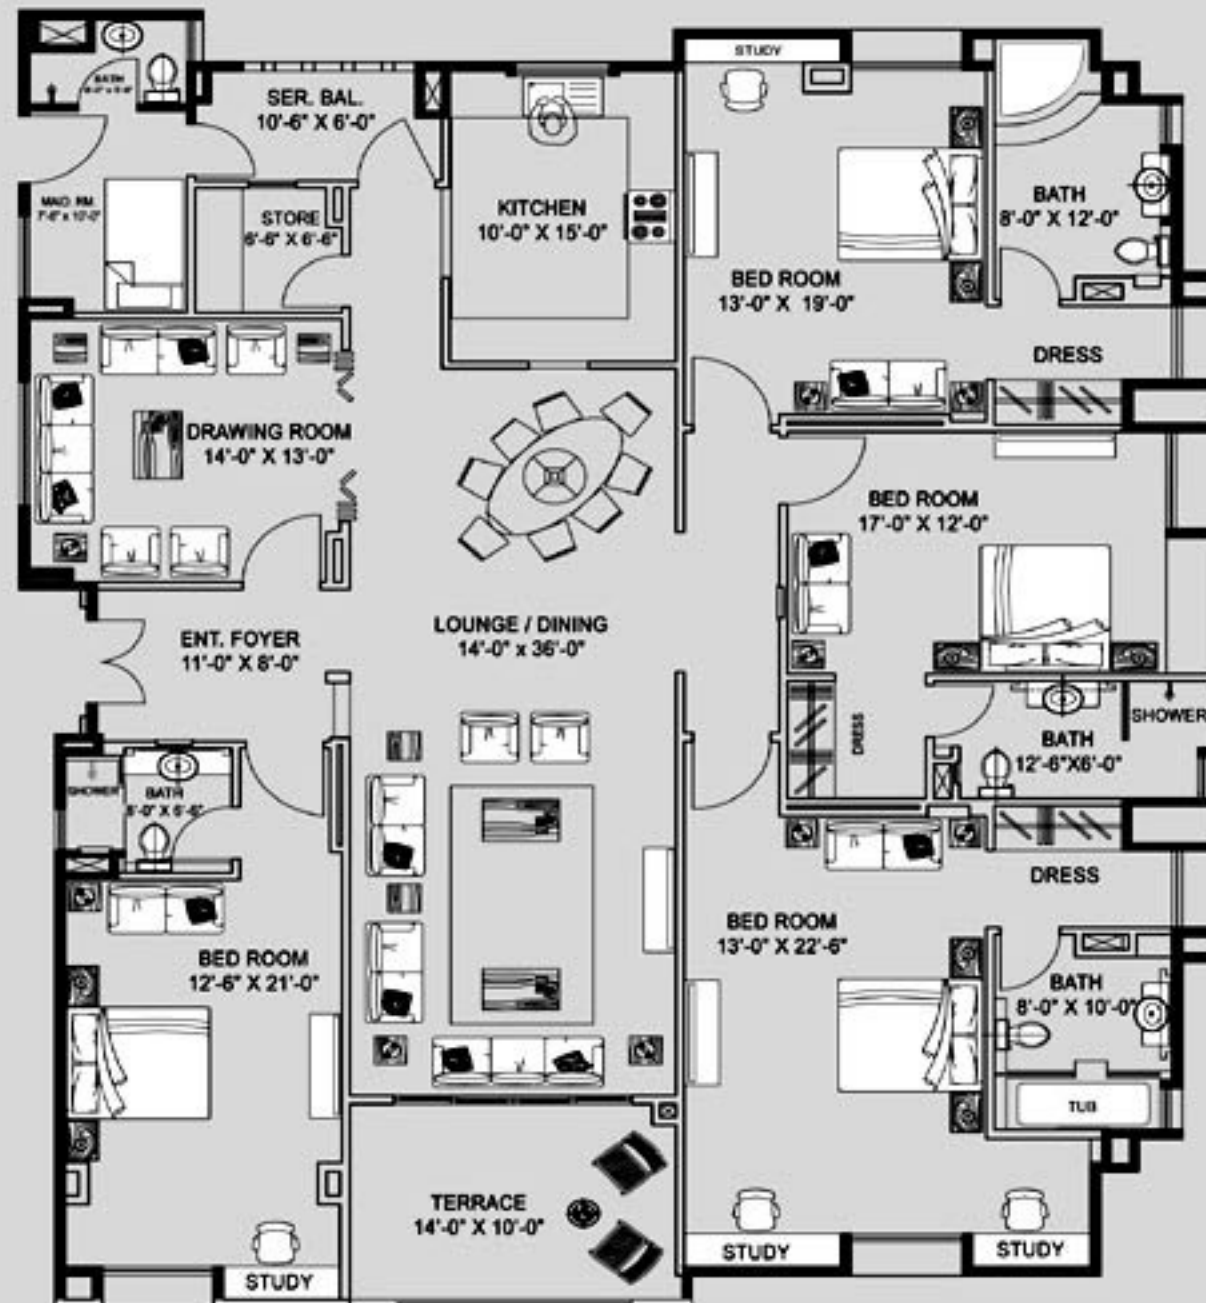

**INNOVA**  
**4 BEDROOMS + MAIDROOM APARTMENT**

Floor Area	3230 Sq.ft.
Aminities	200 Sq.ft.
Car Parking-1	386 Sq.ft.
<b>Gross Area</b>	<b>3816 Sq.ft.</b>

12th to 17th Floor Plan

\* Dimensions including walls.