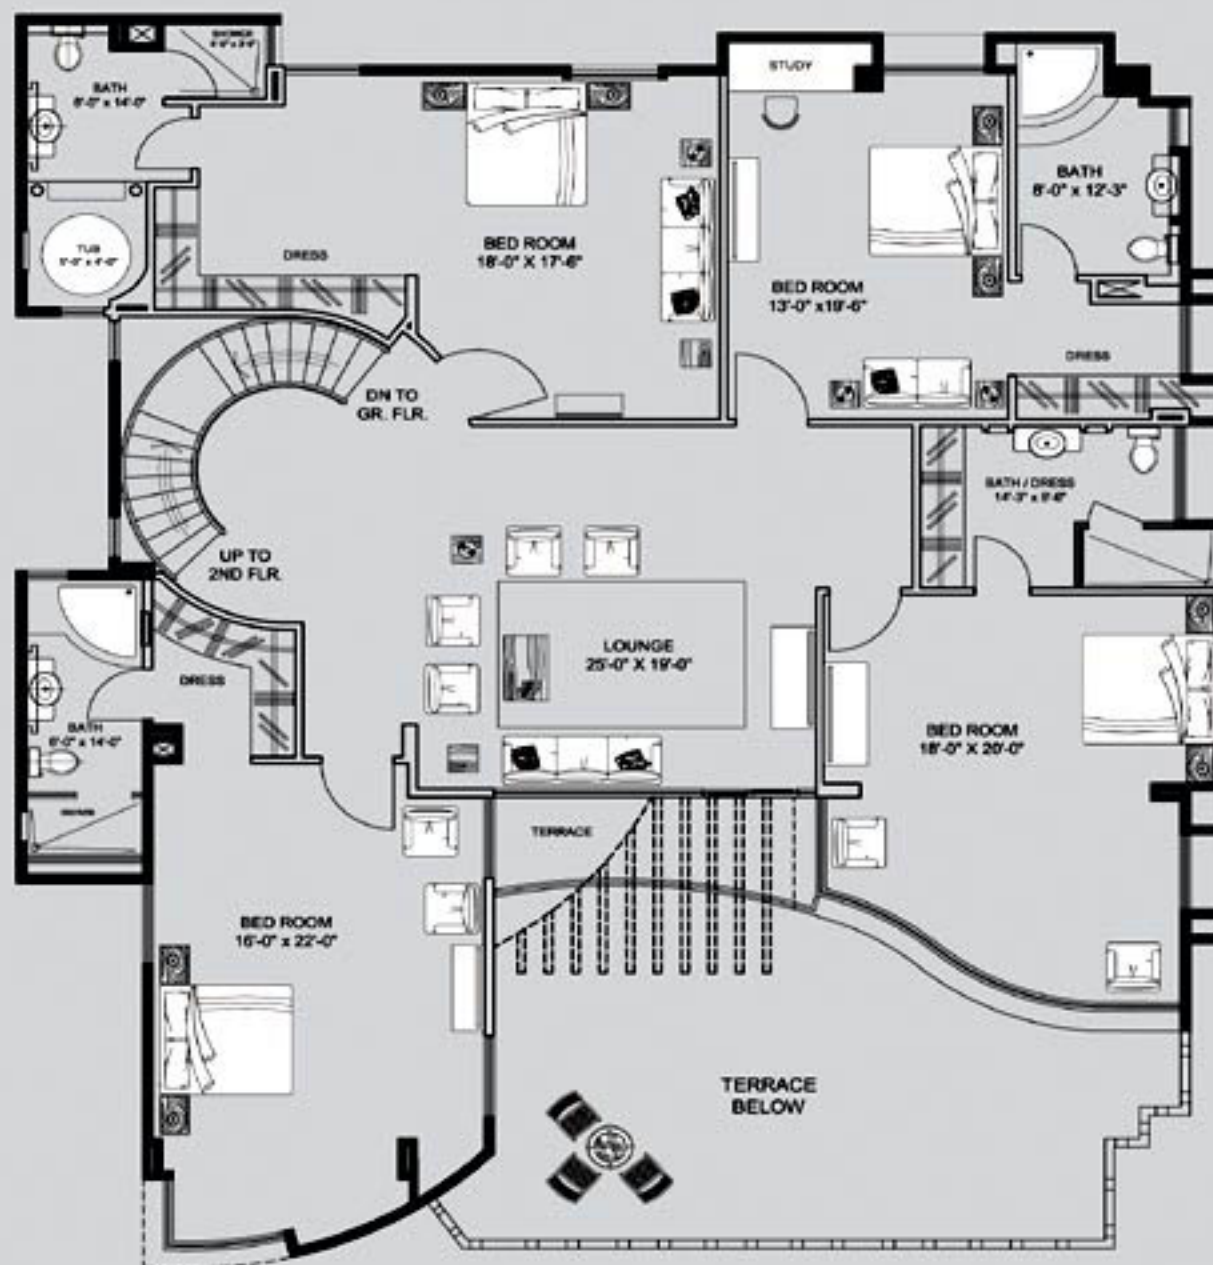

LEONARDO  
TRIPLEX 5 BEDROOMS + MAIDROOM PENTHOUSE

Floor Area Level -1	2988 Sq.ft.
Floor Area Level -2	2635 Sq.ft.
Floor Area Level -3	2590 Sq.ft.
Aminities	200 Sq.ft.
car parking -2	771 Sq.ft.
<b>Gross Area</b>	<b>9184 Sq.ft.</b>

Penthouse, Level -2 Plan

\* Dimensions including walls.