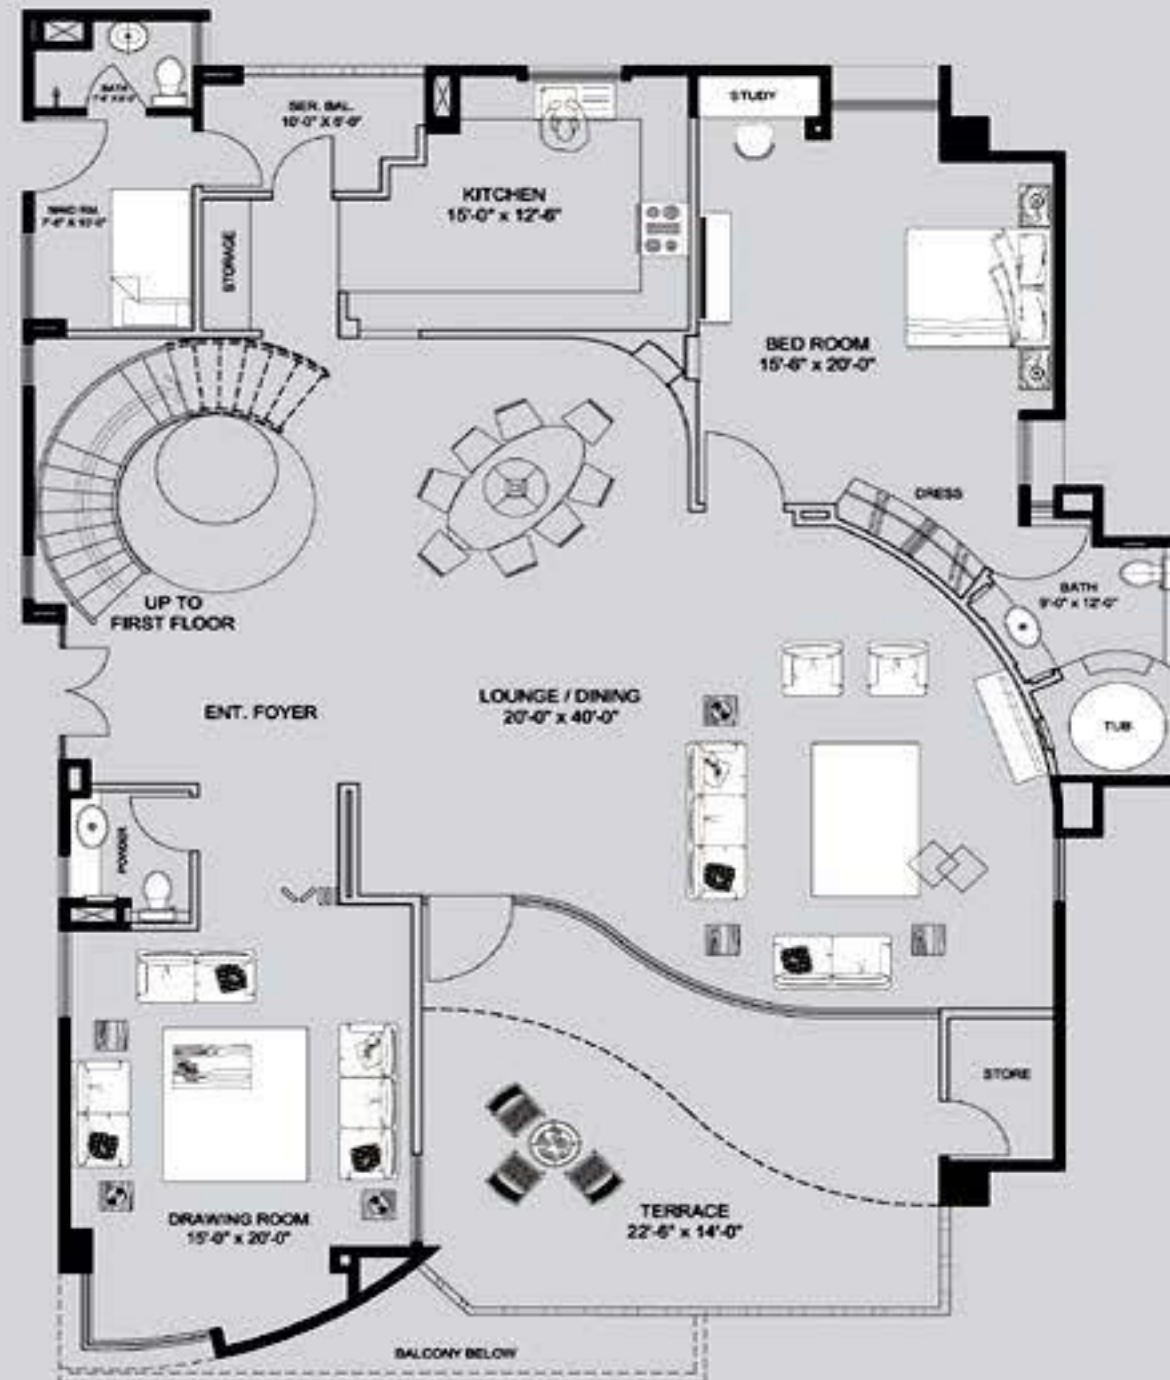

PICASSO
TRIPLEX 5 BEDROOMS + MAIDROOM PENTHOUSE

Floor Area Level -1	2550 Sq.ft.
Floor Area Level -2	2440 Sq.ft.
Floor Area Level -3	2400 Sq.ft.
Amenities	200 Sq.ft.
car parking -2	771 Sq.ft.
Gross Area	8361 Sq.ft.

Penthouse, Level -1 Plan

* Dimensions including walls.