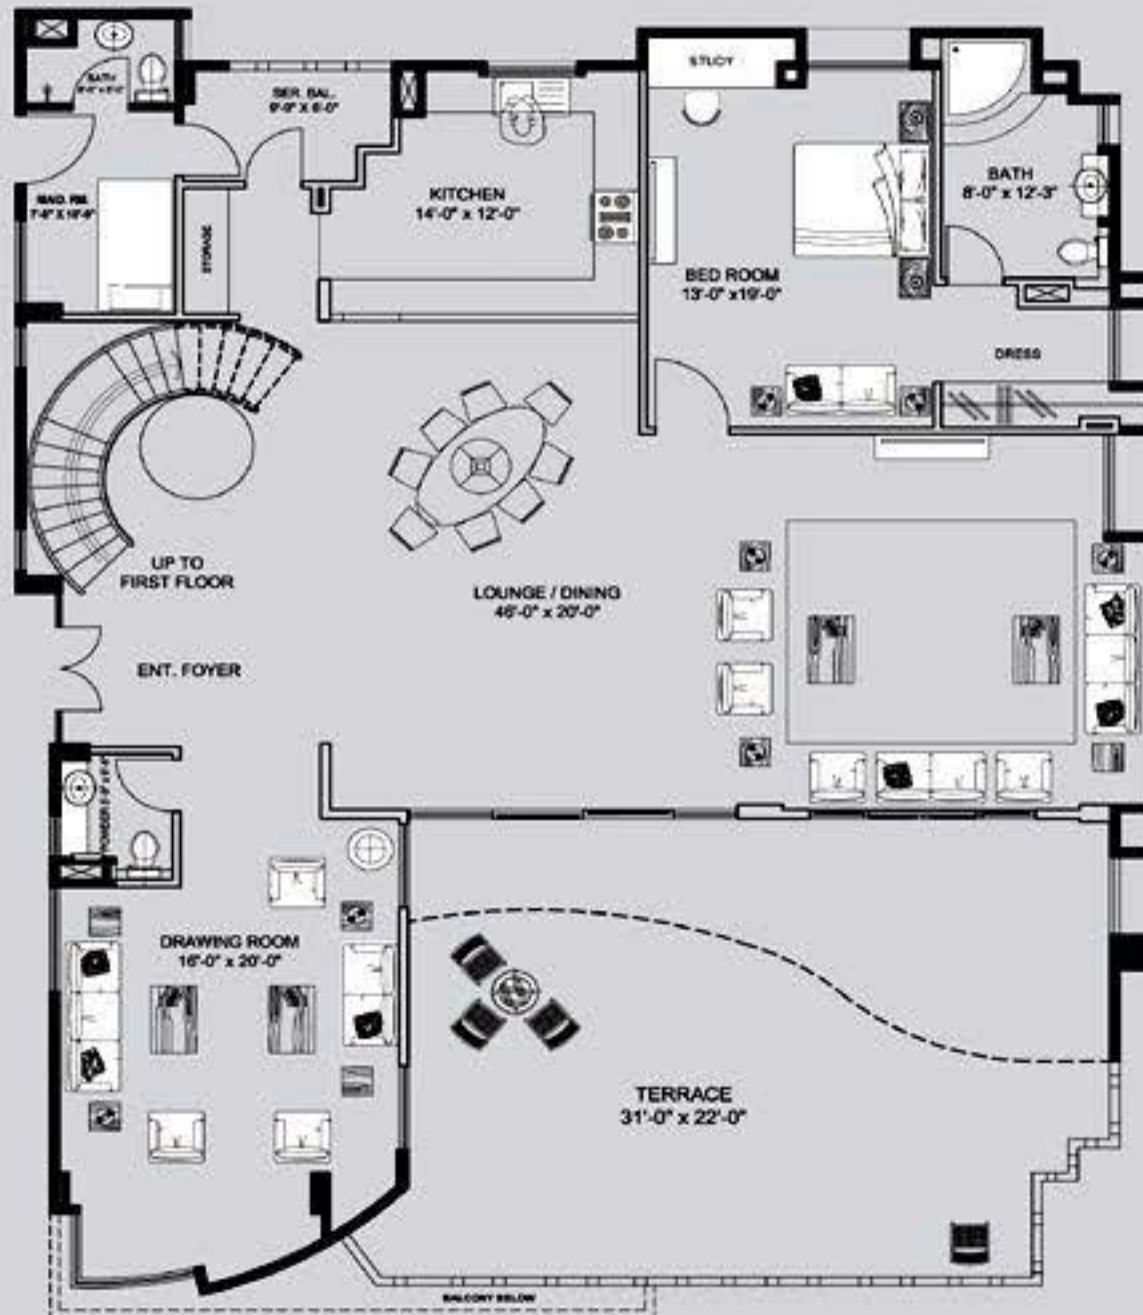

LEONARDO
TRIPLEX 5 BEDROOMS + MAIDROOM PENTHOUSE

Floor Area Level -1	2988 Sq.ft.
Floor Area Level -2	2635 Sq.ft.
Floor Area Level -3	2590 Sq.ft.
Amenities	200 Sq.ft.
car parking -2	771 Sq.ft.
Gross Area	9184 Sq.ft.

Penthouse, Level -1 Plan

* Dimensions including walls.